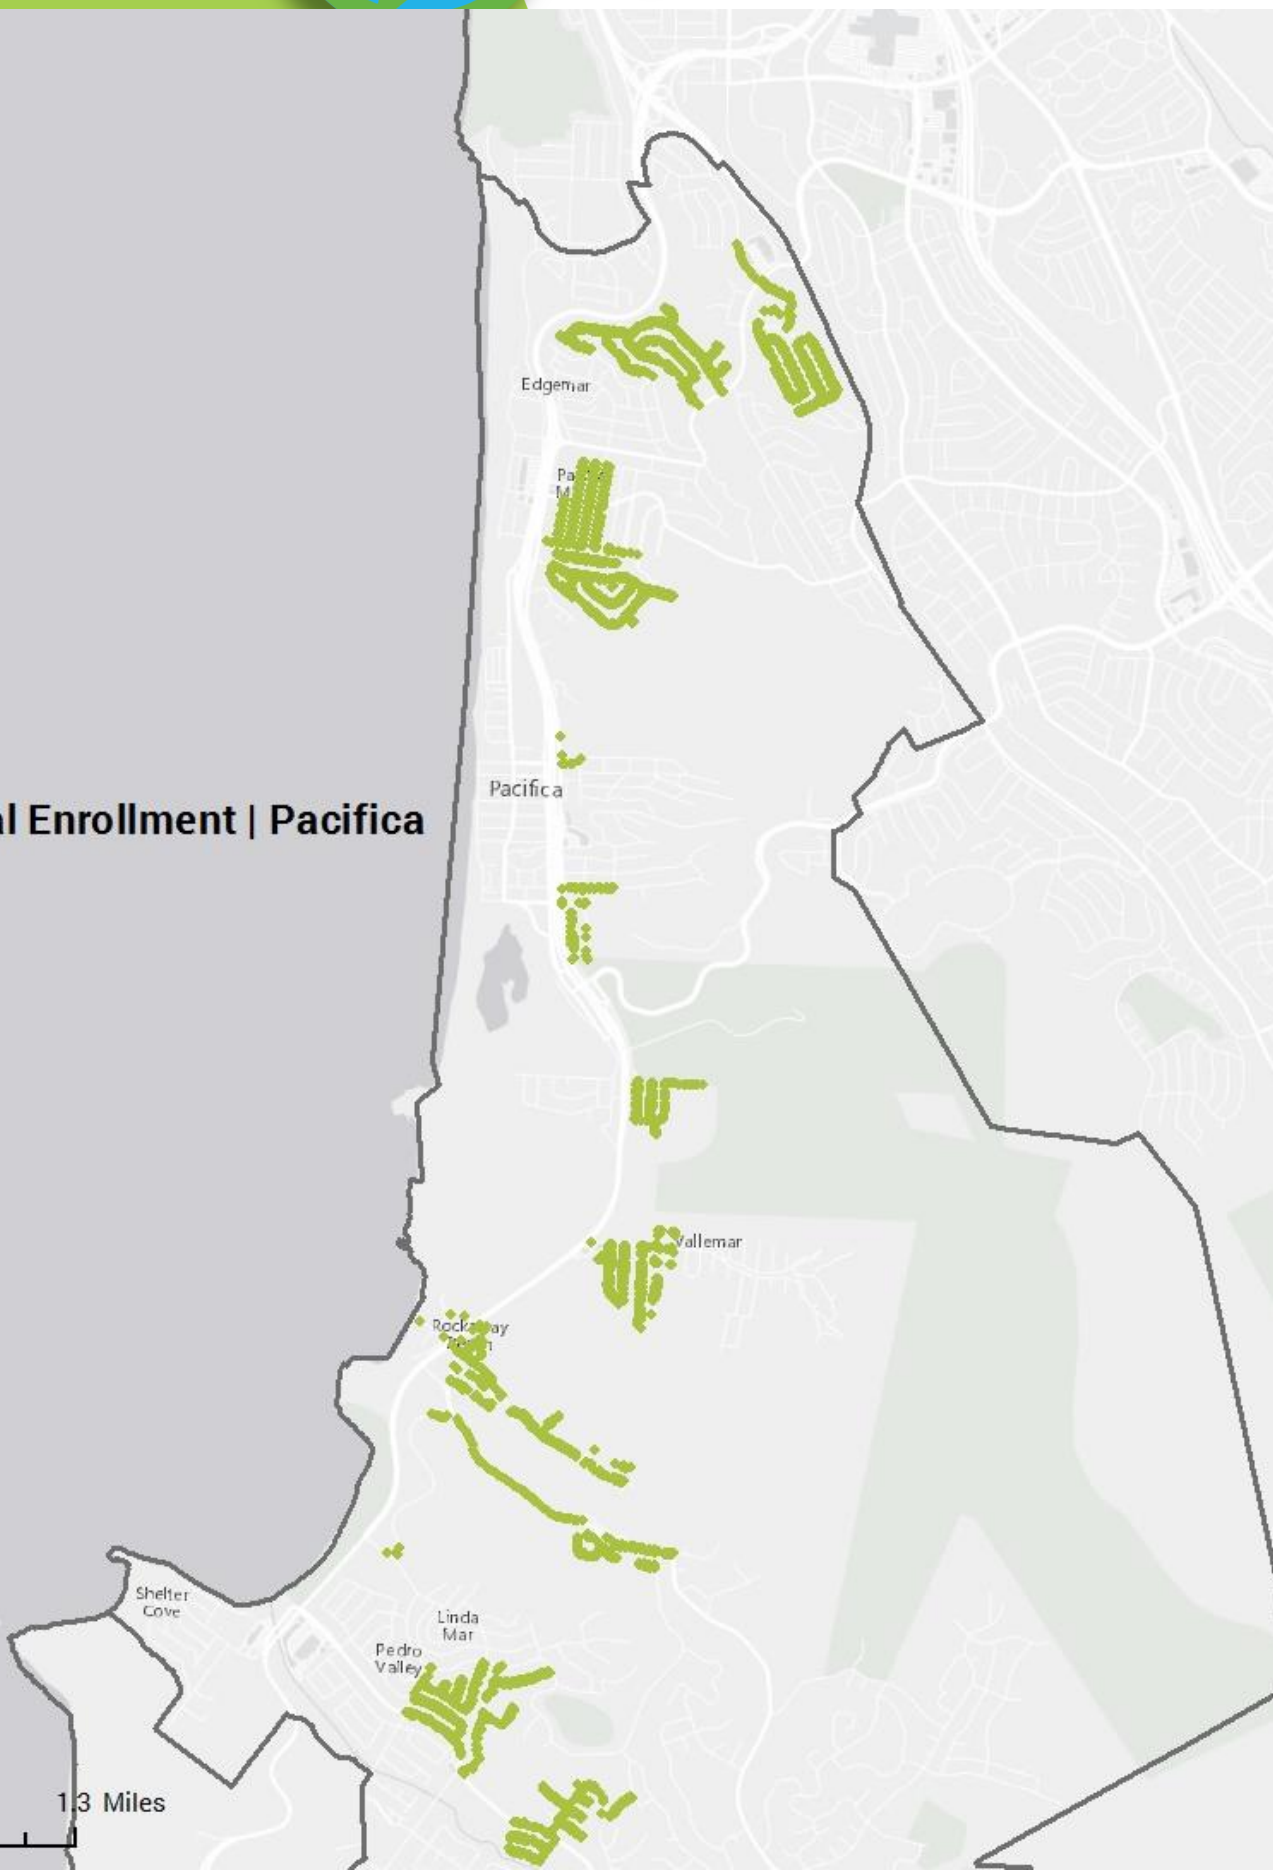

Lindenwood

Atherton

Menlo Park

Palo Alto

West Menlo Park

Stanford

0 0.275 0.55 1.1 Miles

PHASE ONE ENROLLMENT

● Residential Enrollment | Millbrae

0 0.125 0.25 0.5 Miles

PHASE ONE ENROLLMENT

**PENINSULA
CLEAN ENERGY**

• Residential Enrollment | Pacifica

0 0.325 0.65 1.3 Miles

PHASE ONE ENROLLMENT

Residential Enrollment | Redwood City

Redwood City

Redwood Junction

North Fair Oaks

Lindenwood

Atherton

0 0.225 0.45 0.9 Miles

PHASE ONE ENROLLMENT

Residential Enrollment | San Bruno