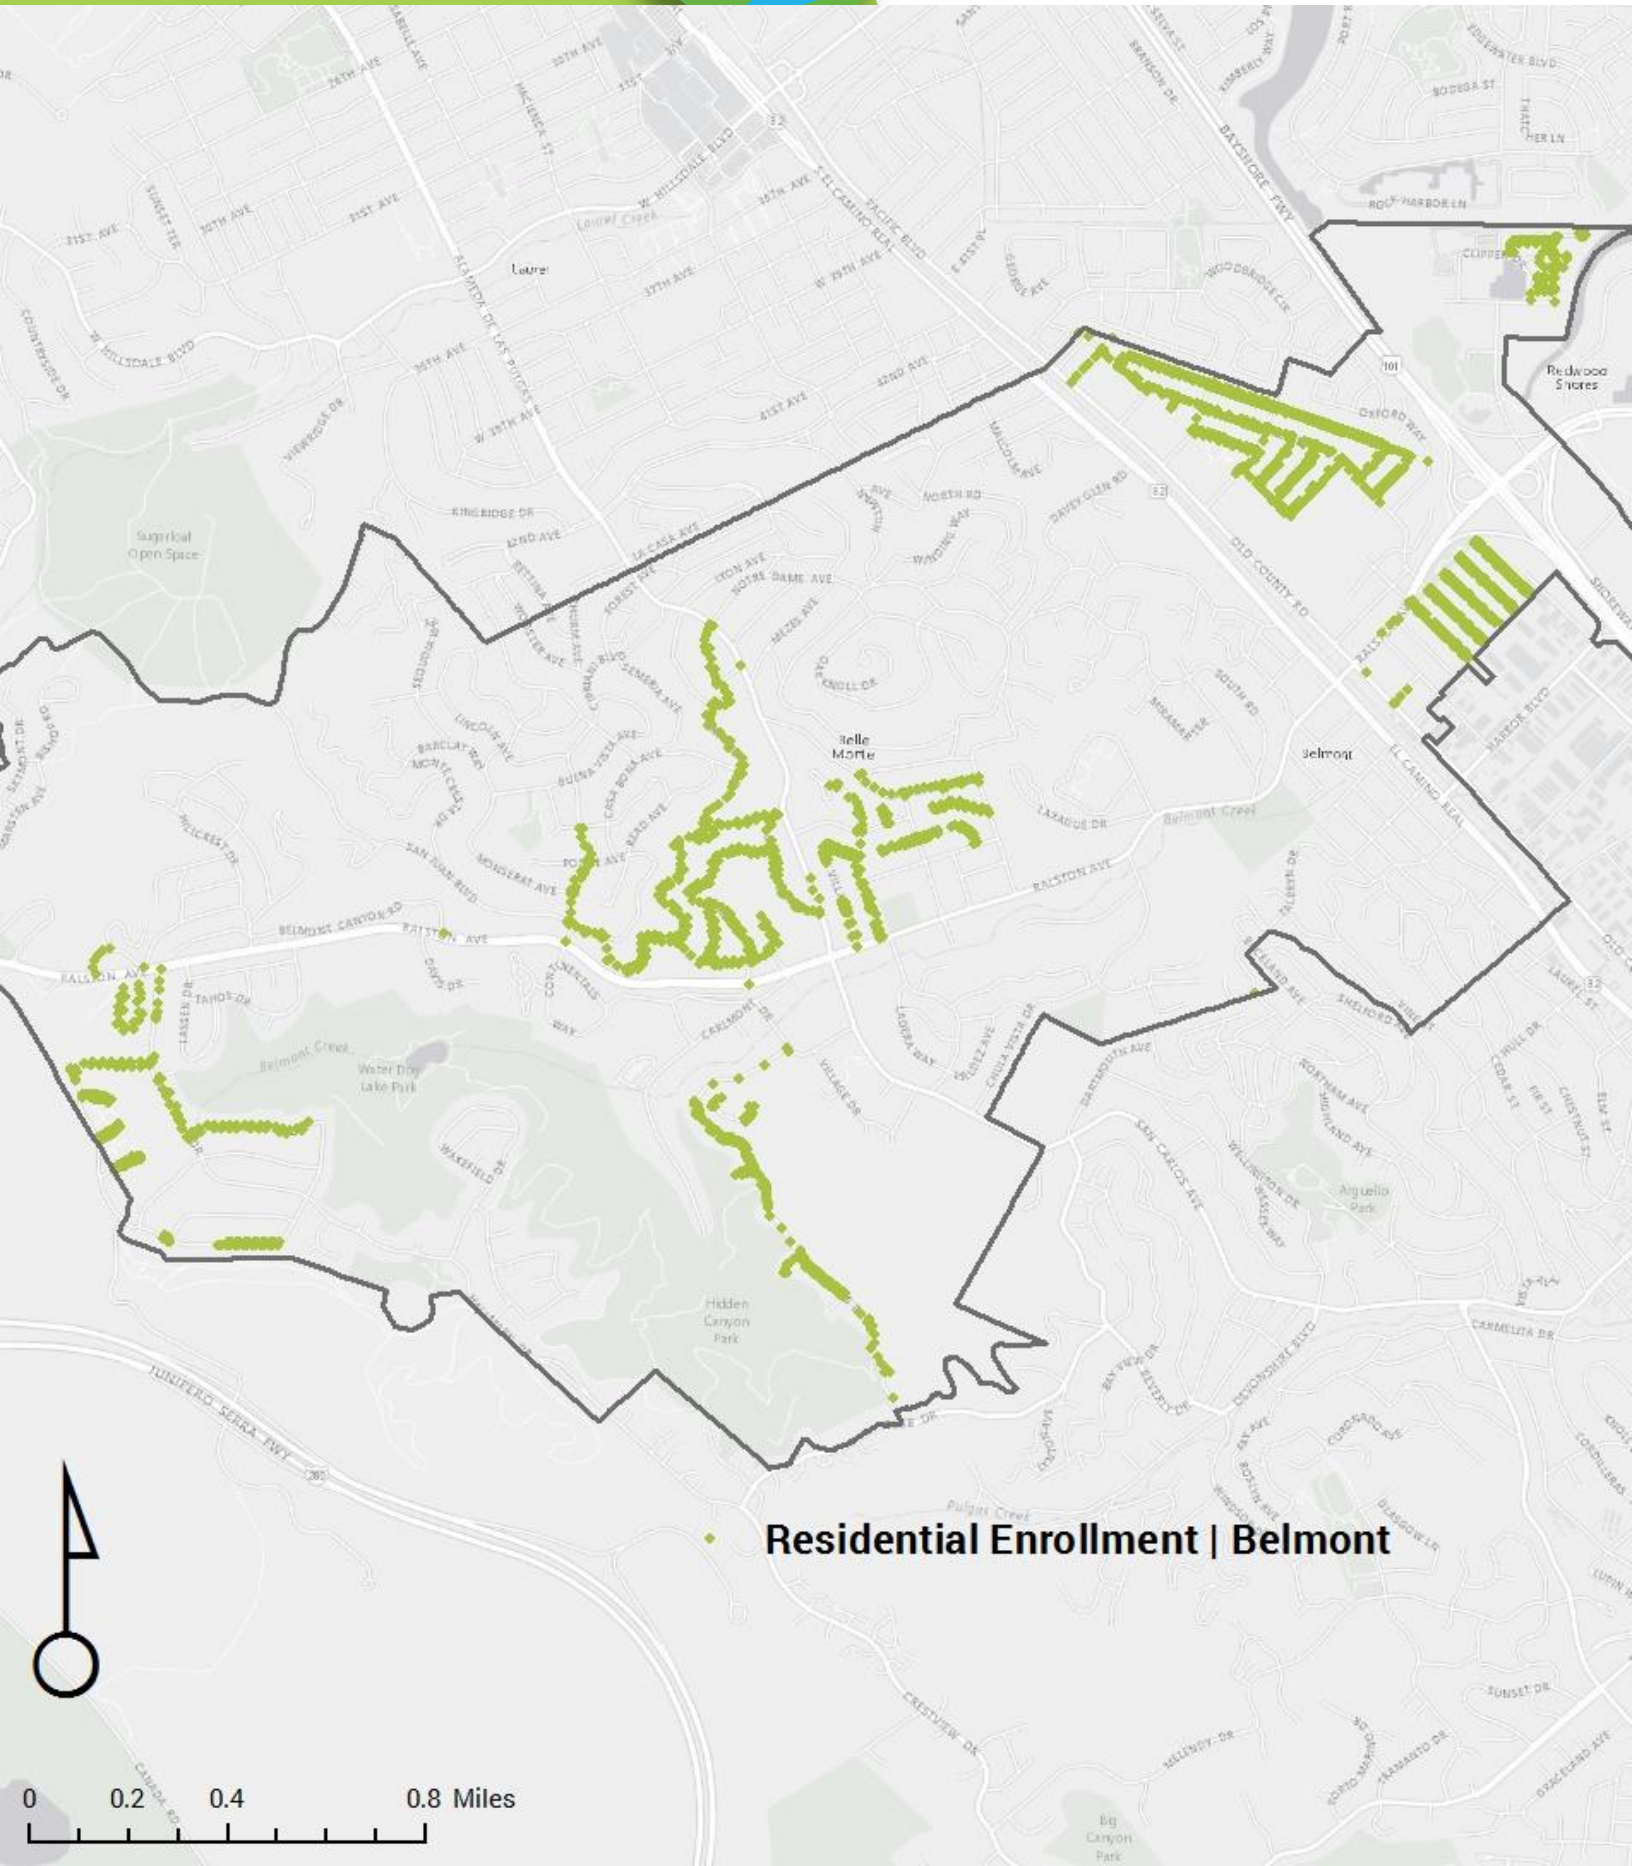

PHASE ONE ENROLLMENT

Residential Enrollment | Belmont