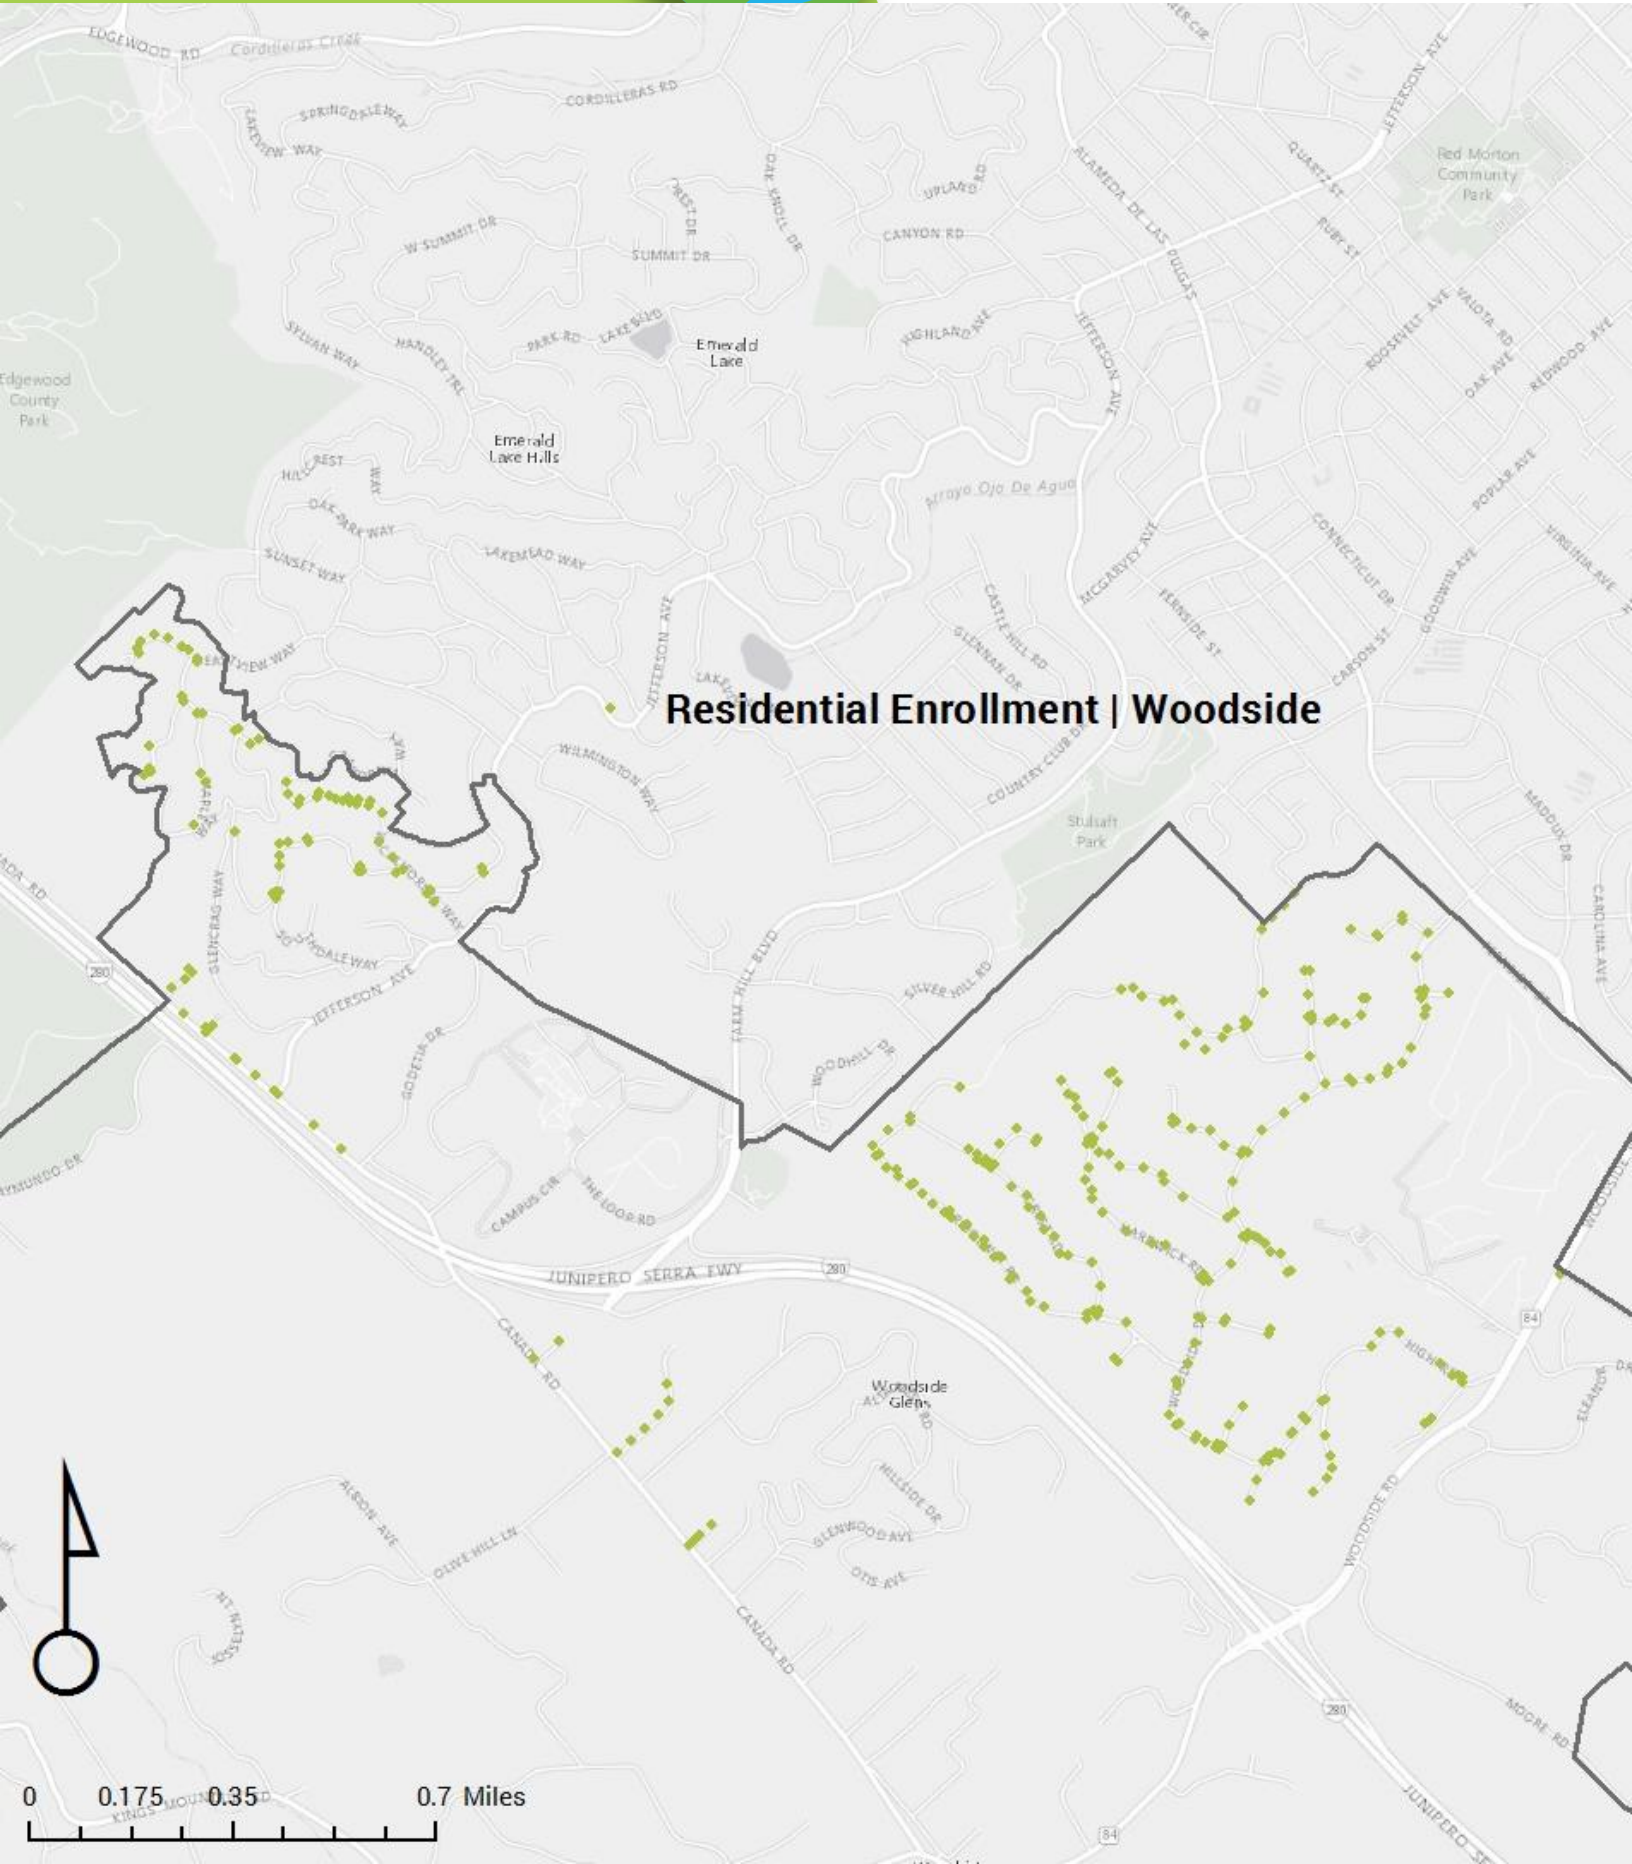

Redwood City

Redwood Junction

North Fair Oaks

Lindenwood

Atherton

0 0.225 0.45 0.9 Miles

PHASE ONE ENROLLMENT

Residential Enrollment | San Bruno

PHASE ONE ENROLLMENT

PHASE ONE ENROLLMENT

Residential Enrollment | San Mateo

PHASE ONE ENROLLMENT

Residential Enrollment | South San Francisco

PHASE ONE ENROLLMENT

Residential Enrollment | Woodside