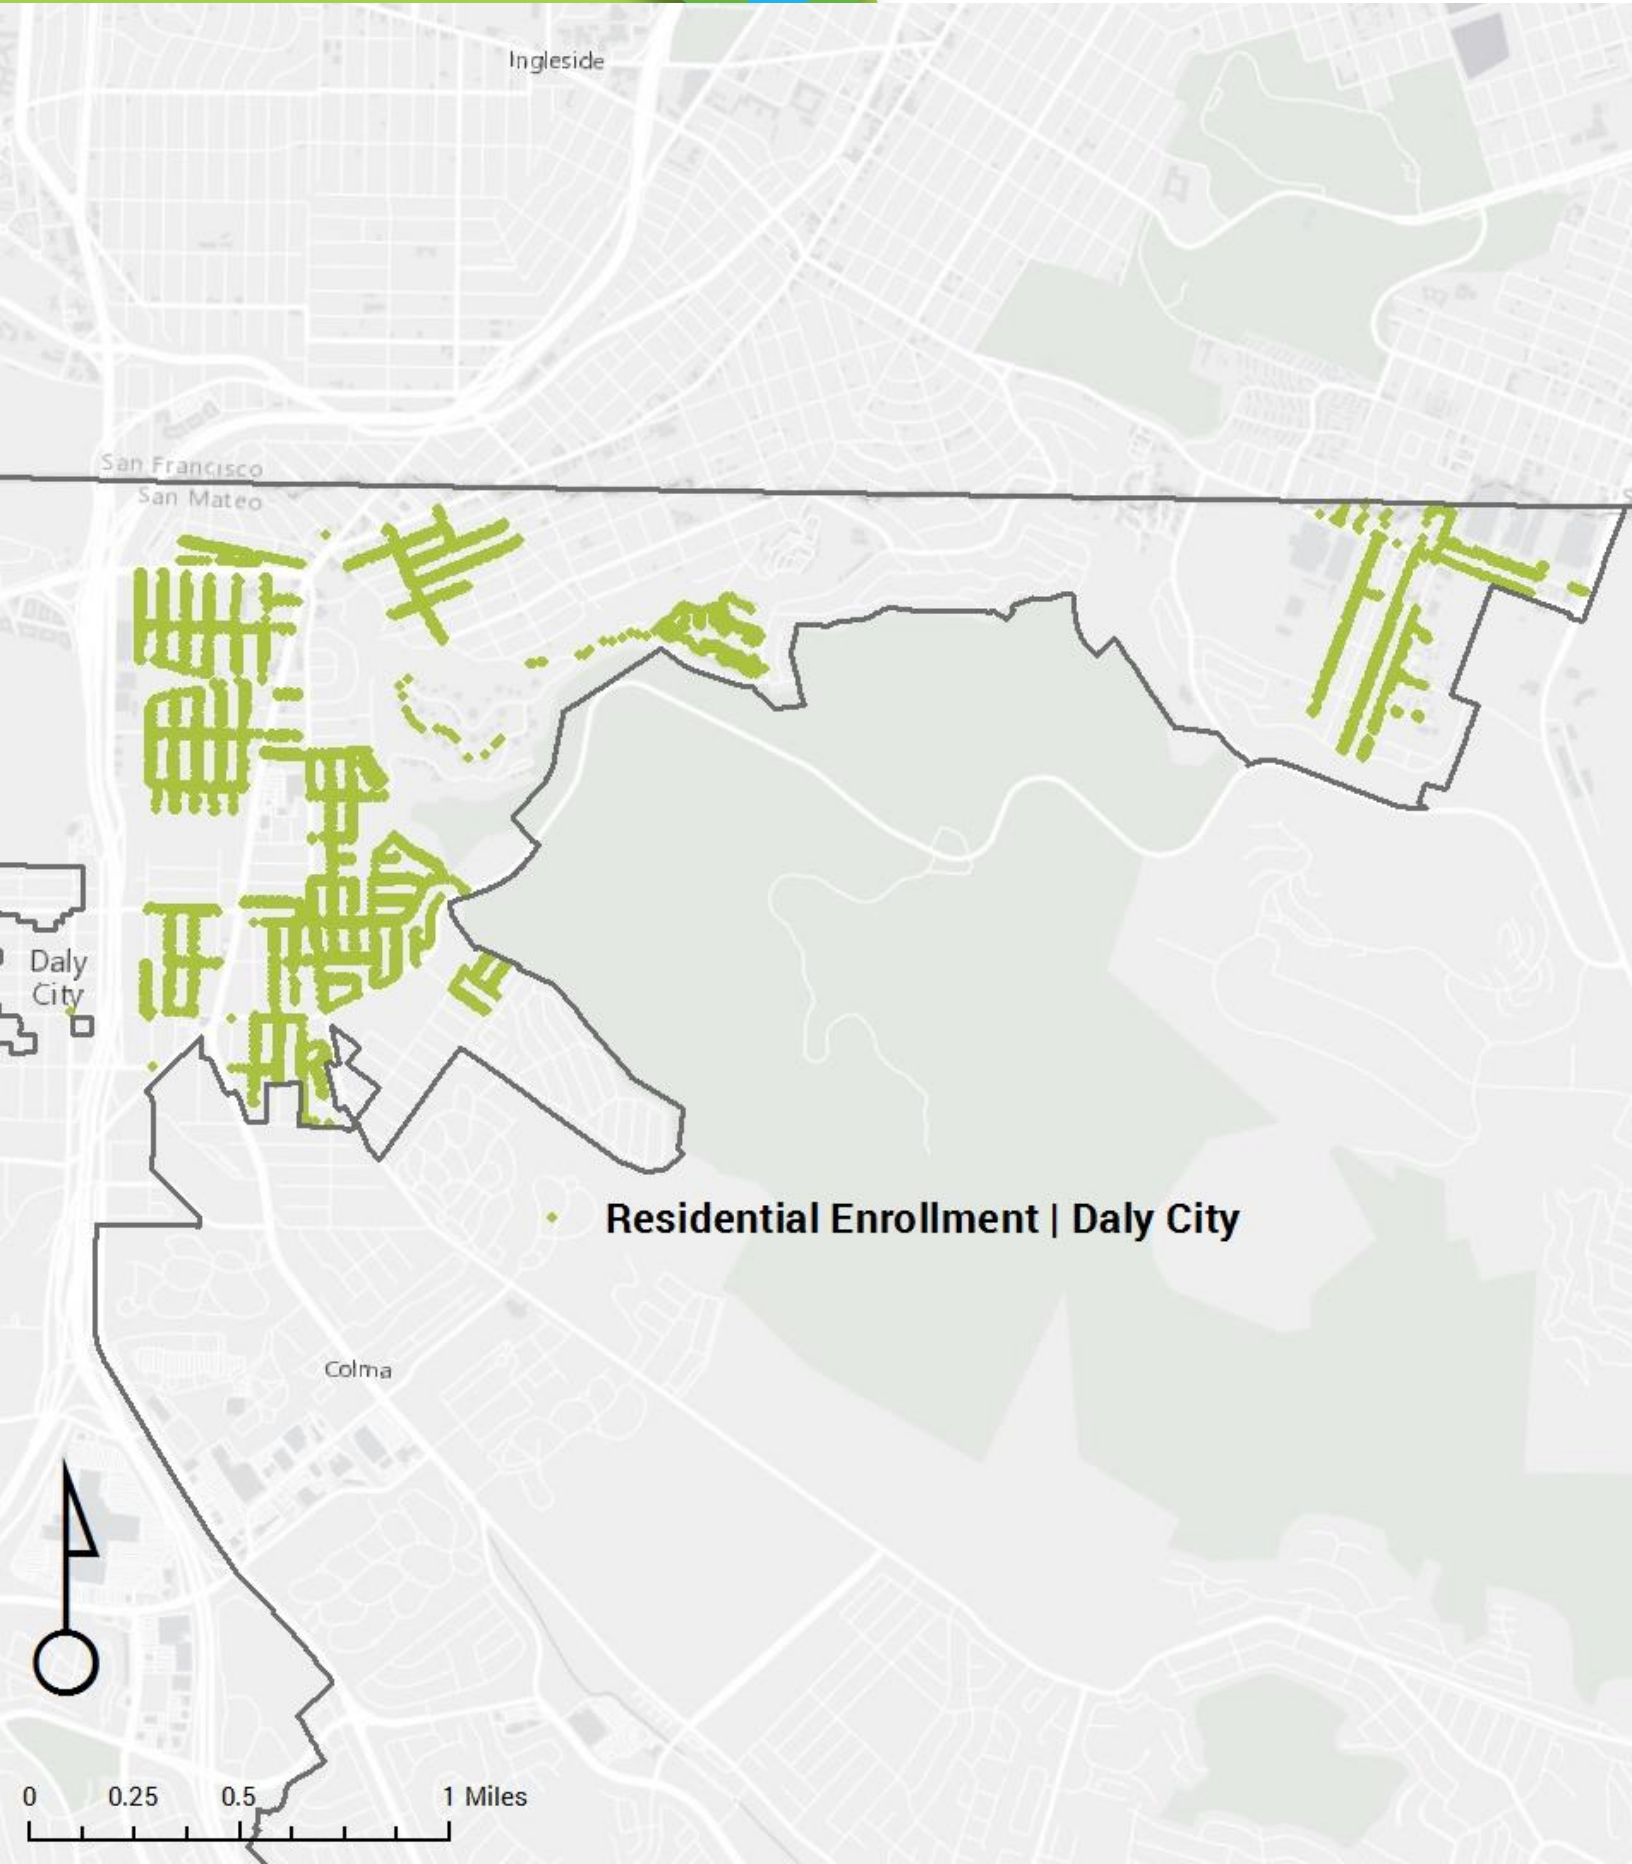

◆ Residential Enrollment | Brisbane

0 0.05 0.1 0.2 Miles

PHASE ONE ENROLLMENT

Residential Enrollment | Burlingame

PHASE ONE ENROLLMENT

**PENINSULA
CLEAN ENERGY**

• **Residential Enrollment | Daly City**

0 0.25 0.5 1 Miles

0 0.1 0.2 0.4 Miles

PHASE ONE ENROLLMENT

● Residential Enrollment | Hillsborough

PHASE ONE ENROLLMENT

Residential Enrollment | Menlo Park

Redwood Junction

North Fair Oaks

Henderson