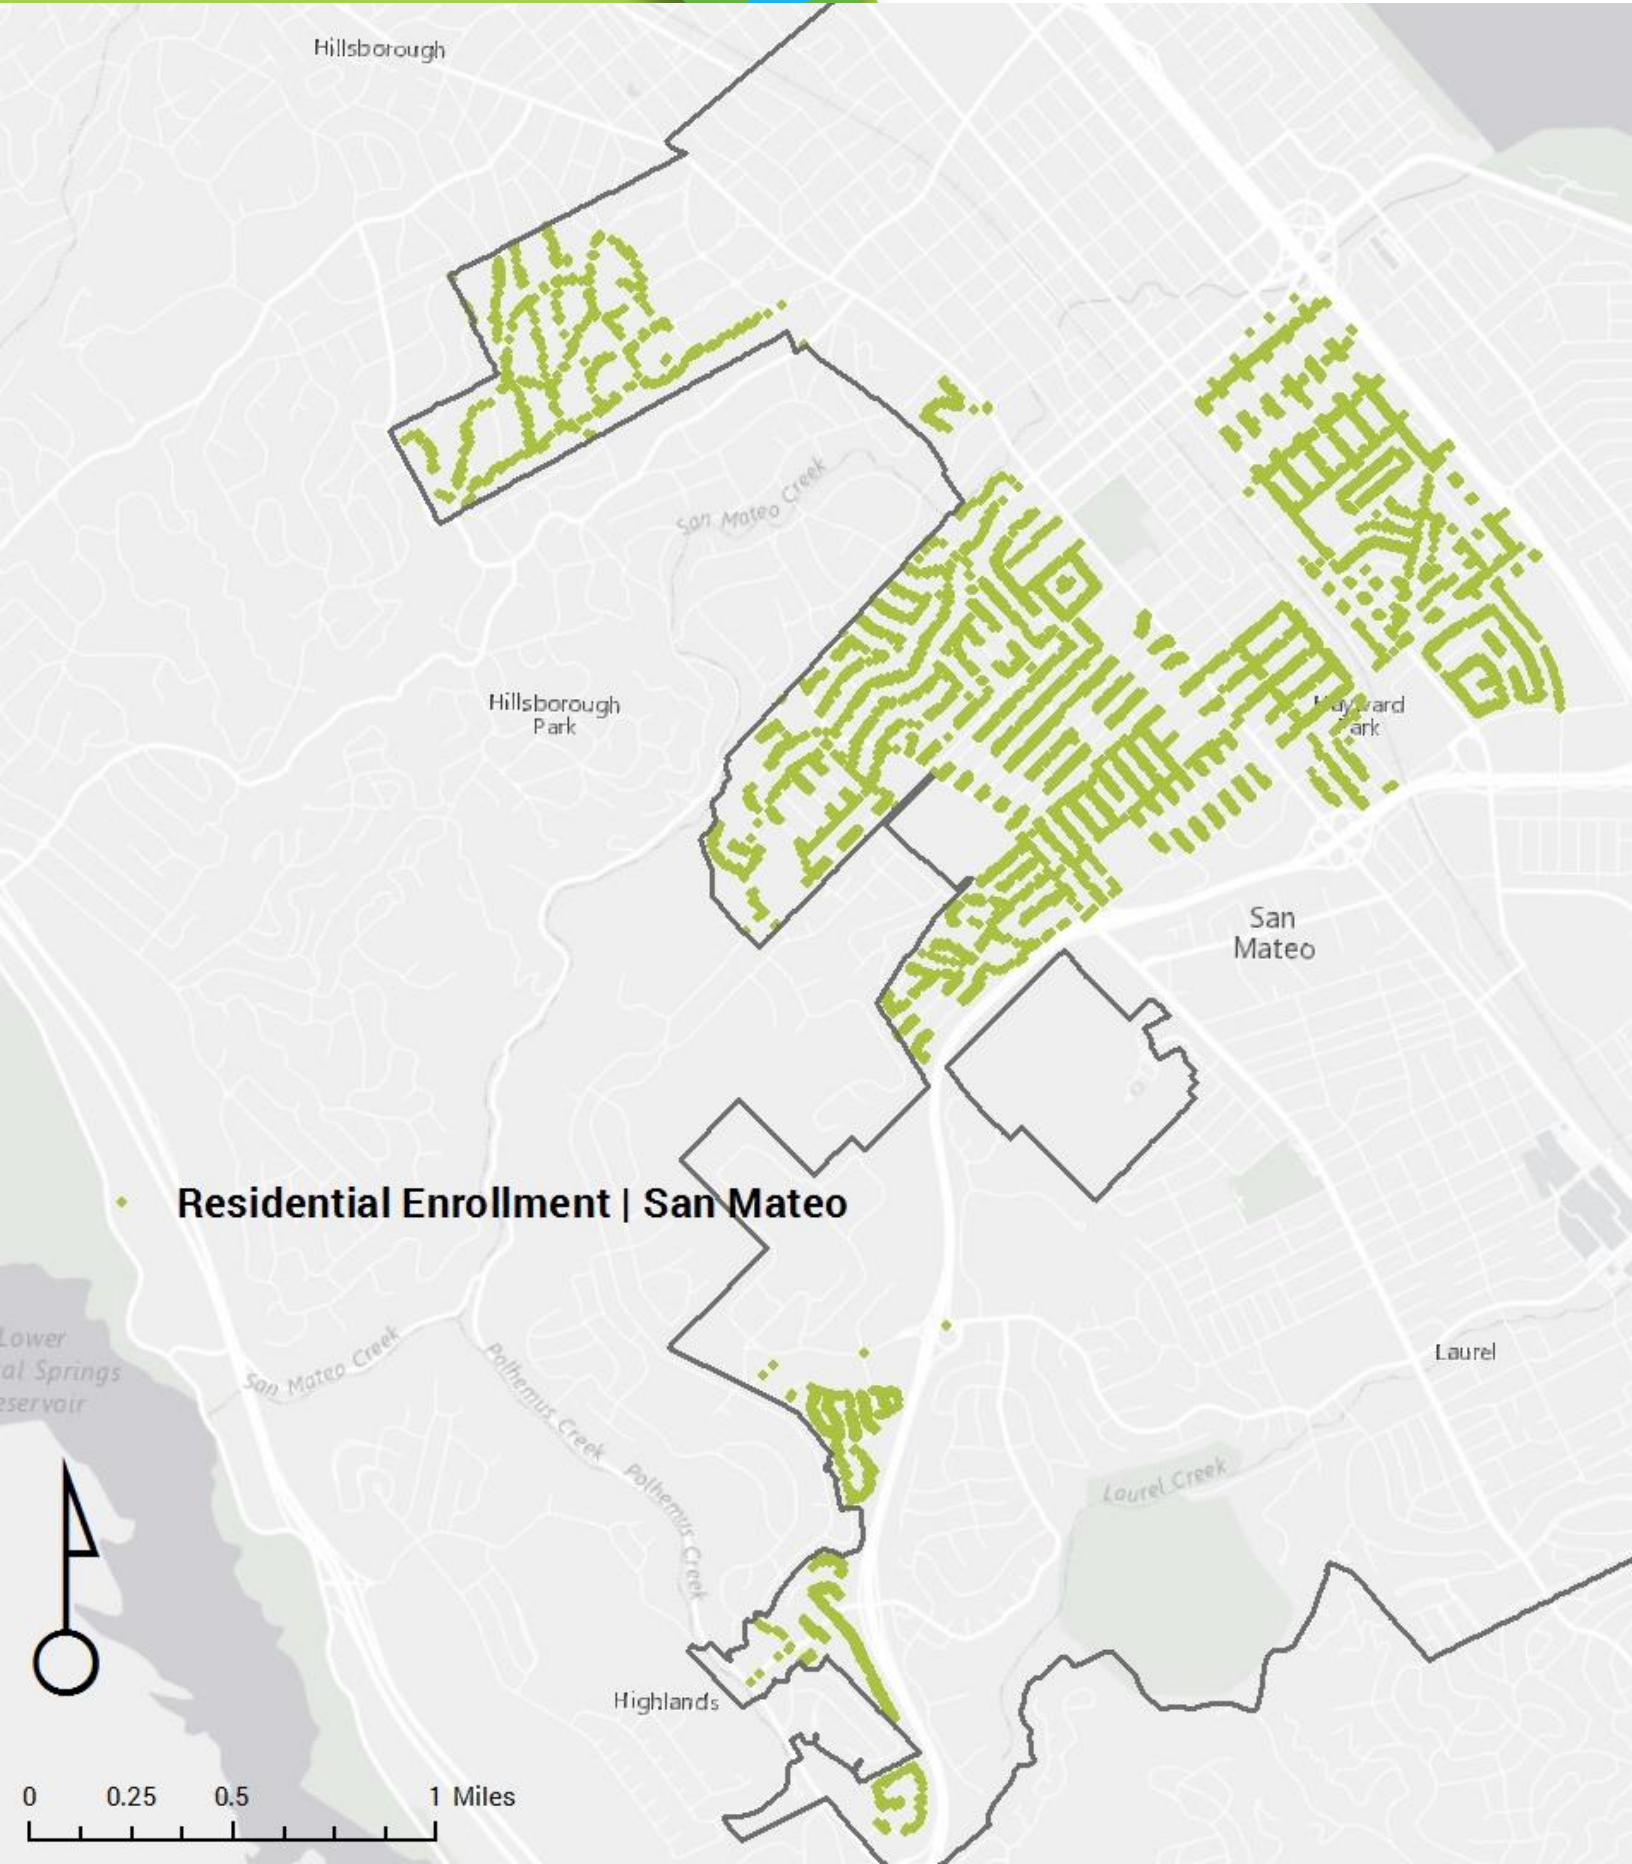

PHASE ONE ENROLLMENT

Residential Enrollment | San Mateo